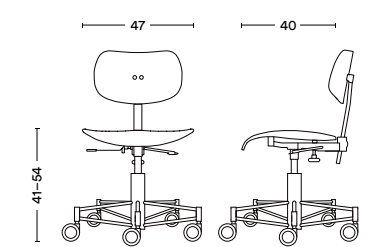

SBG 41 Swivel Chair
Material: Swivel chair with Brussels frame. Seat of laminated beech veneer. Backrest support moulded.
Adjustments: Seat height adjustment, back height adjustment
Stained colours: black, blue
Lacquered colours: white
Weight: approx. 9 kg