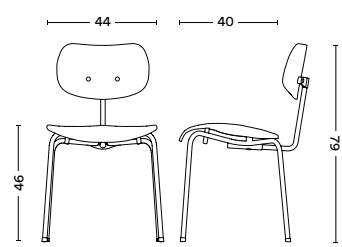

SE 68 SU Stackable Chair
Material: 4-legged tubular steel frame (Ø 18 x 2 mm), moulded seat and backrest of laminated wood veneer. The model is identical to SE 68 but with smaller seat and steeper leg placement to be stackable.
Stained colours: black, blue, PWtbs dark green, PWtbs Jaipur, PWtbs aubergine, PWtbs tumeric yellow, PWtbs navy blue
Lacquered colours: white
Weight: approx. 5 kg