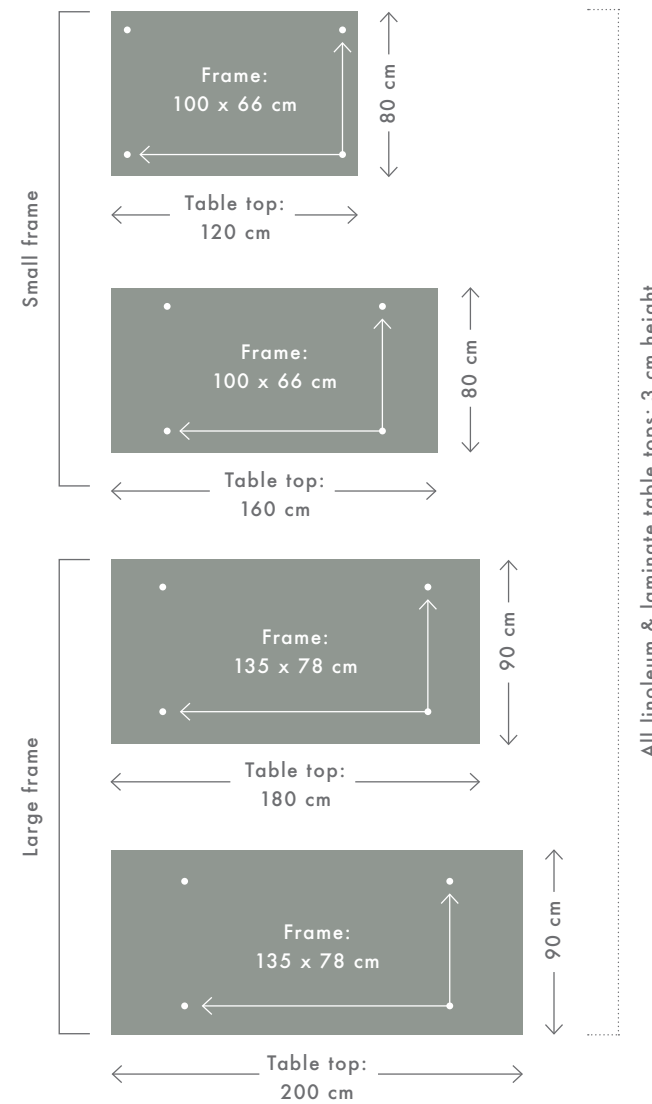

DO YOU NEED A DINING TABLE? OR DO YOU NEED A DESK?

They may look similar to you, but they are slightly different. The desk frame is designed for you to sit in the middle of the table and do your thing. The dining tables frames are made for several folks to sit all around. The visual difference is the position of the underneath cross bars. Check and you will see.

CHOOSE SIZE AND FRAME

- Choose the colour of your frame
- Choose your table top size and colour

You are all set.

EIERMANN1
DESK

EIERMANN2
DINING

EIERMANN3
DINING/MEETING

FILE UNDER POP Office
EIERMANN2 Dining table, white frame with white laminate table top · TOKIO Desk Lamp, grey

EIERMANN1
Desk

EIERMANN2
Dining

Sizes:

Sizes:

Adjustable frame - 5 different height:

Table top material and color:

Linoleum with Oak edges

Table top material and color:

Table tops 800 mm wide and 1200 to 1600 mm long = frame W580 x L290 mm

Table tops 900 mm wide and 1600 to 2400 mm long = frame W780 x L390 mm

Large table tops up to 4000 mm long = W780 x L780 mm

Circular table tops Ø1000 to 5000 mm with frame W780 x L390 mm