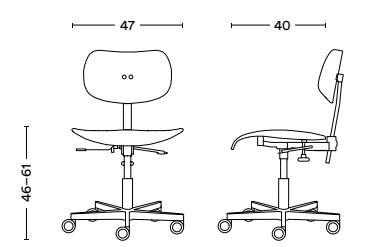

S 197 R20 Swivel Chair
Material: Swivel chair with aluminium frame. Moulded seat and backrest of laminated wood veneer.
Adjustments: Seat height adjustment, Seat tilt adjustment, back height adjustment
Stained colours: black, blue
Lacquered colours: white
Weight: approx. 10 kg