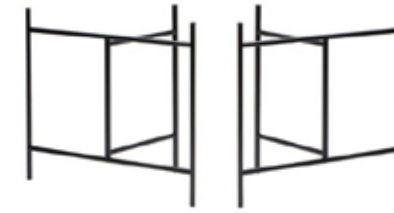

Eiermann 3 trestle (set of 2 pcs.) (ONLY SOLD TOGETHER WITH A TABLE TOP)