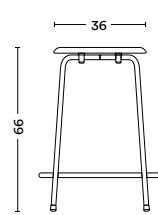

SB 38 Bar Chair (Counter)
Material: 4-legged stool with tubular steel frame (Ø 18 x 2 mm). Solid wood seat.
Stained colours: black
Lacquered colours: black
Weight: approx. 5 kg