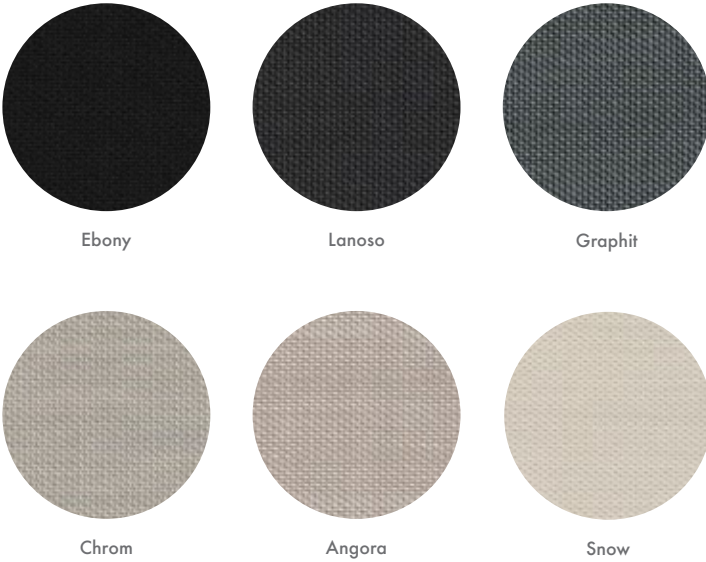

Graphite

Cobalt

Jaipur

Blood
Orange

Yellow

All above is available with black frame or chrome frame

S197R 20

SE42

Stained Colours

Lacquered Colours

Wood Veneers

Fabric

Topia by Rohi

www.rohi.com/en/products/topia

Novum by Rohi

www.rohi.com/en/products/novum

Black
Nero 4023

Cedar Green
Green Conifer 4174

Ash Grey
Ash 4132

Burgundy
Burgundy 4154

Dark Grey
Pewter 4155

Dark Blue
Smokey blue 4179

White Laminate

RECOMMENDED RETAIL PRICE