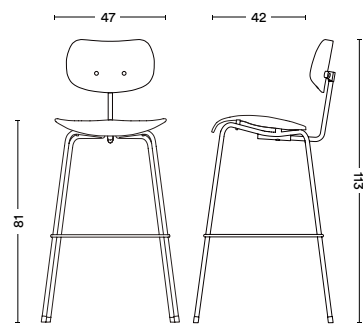

SE 68 Bar Chair
Material: 4-legged tubular steel frame with all-round foot ring (Ø 18 x 2 mm), moulded seat and backrest of laminated wood veneer
Stained colours: black, blue, PWtbs dark green, PWtbs Jaipur, PWtbs aubergine, PWtbs tumeric yellow, PWtbs navy blue
Lacquered colours: white
Weight: approx. 10 kg