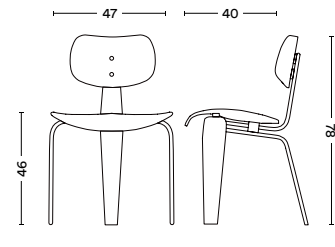

SE 42 3-Legged Chair
Egon Eiermann, 1949
Material: Curved wooden chair, 3-legged, with contoured wooden beech frame.
Stained colours: black, custom colours on request
Weight: approx. 5 kg