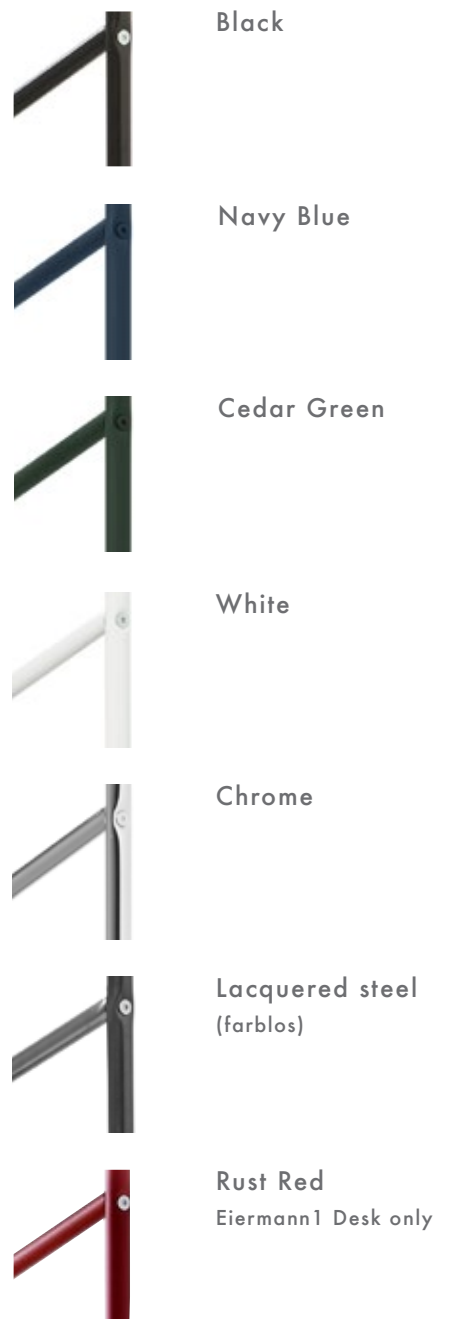

EIERMANN1
Desk

EIERMANN2
Dining

Sizes:

Sizes:

Adjustable frame - 5 different height:

Table top material and color:

Linoleum with Oak edges

Table top material and color:

Composite

Frame material and color:

Steel

SE68 Classic

Stained black with chrome frame

Beech with black frame

Oak with chrome frame

H: 79
Seat H: 46
W: 47
D: 50