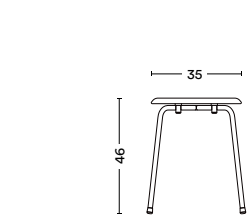

S 38/S1 Stackable Stool
Material: 4-legged stool with tubular steel frame (Ø 18 x 2 mm). Solid wood seat.
Stained colours: black
Lacquered colours: black
Weight: approx. 2.5 kg