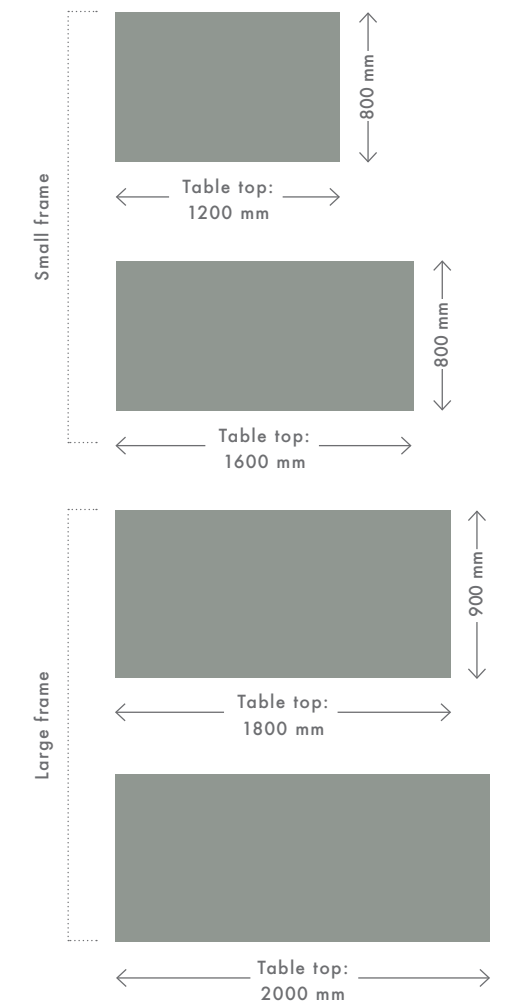

weeks delivery from order

Composite table tops

RECOMMENDED RETAIL PRICE

SKU		EUR ex. VAT	DKK ex. VAT	DKK w. VAT
Composite table tops 1800 x 900 x 17 mm				
1000680	Oregon pine	779	5.800	7.250
1000681	Stained ash navy blue	779	5.800	7.250
1000682	Stained ash black	779	5.800	7.250
Composite table tops 2000 x 900 x 17 mm				
1000690	Oregon pine	879	6.500	8.125
1000691	Stained ash navy blue	879	6.500	8.125
1000692	Stained ash black	879	6.500	8.125

Sizes: