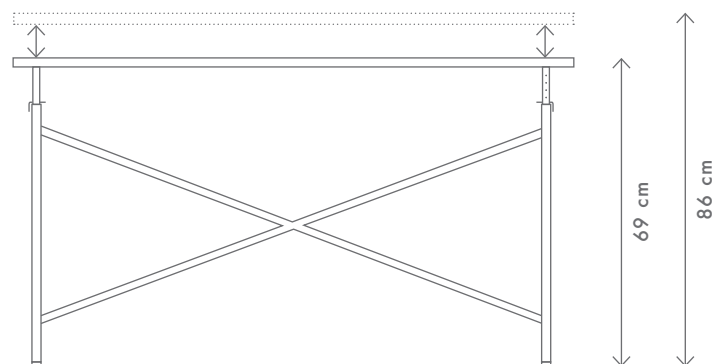

EIERMANN1
Desk

EIERMANN2
Dining

Sizes:

Sizes:

Adjustable frame - 5 different height:

Table top material and color:

Linoleum with Oak edges

Table top material and color: