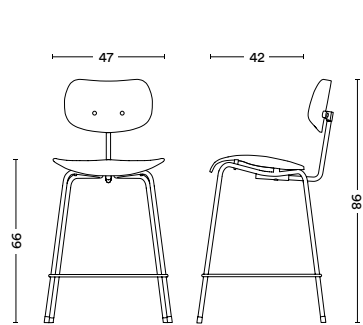

SE 68 Counter Chair
Material: 4-legged tubular steel frame with all-round foot ring (Ø 18 x 2 mm), moulded seat and backrest of laminated wood veneer
Stained colours: black, blue, PWtbs dark green, PWtbs Jaipur, PWtbs aubergine, PWtbs tumeric yellow, PWtbs navy blue
Lacquered colours: white, black
Weight: approx. 10 kg