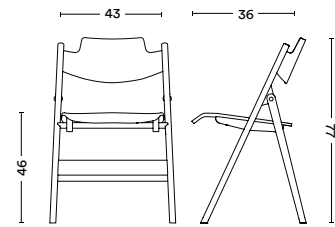

SE 18 Foldable Chair
Egon Eiermann, 1952
Material: Wooden folding chair with solid beech frame and tapered legs. Seat folds upwards when chair is folded. Horizontally stackable.
Stained colours: black, custom colours on request
Weight: approx. 5 kg