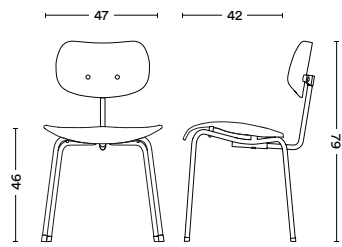

Specifications

SE 68 Multipurpose Chair
Egon Eiermann, 1951
Material: 4-legged tubular steel frame (Ø 18 x 2 mm), moulded seat and backrest of laminated wood veneer
Stained colours: black, blue, PWtbs dark green, PWtbs Jaipur, PWtbs aubergine, PWtbs tumeric yellow, PWtbs navy blue
Lacquered colours: white
Weight: approx. 5 kg