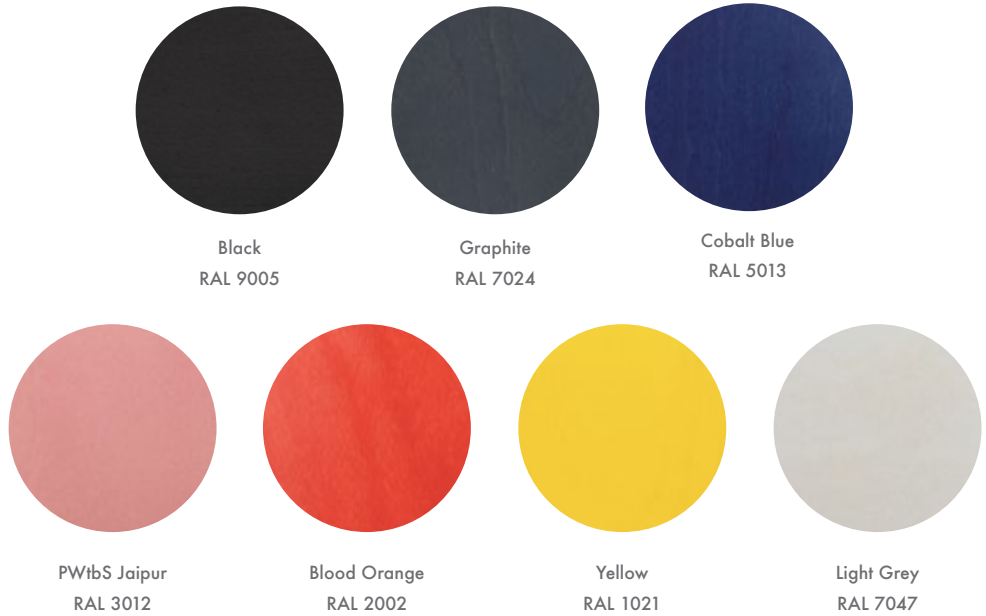

Colours & Wood Veneers

Stained Colours