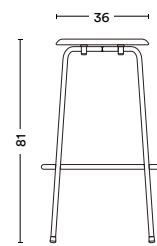

SB 38 Bar Chair
Material: 4-legged stool with tubular steel frame (Ø 18 x 2 mm). Solid wood seat.
Stained colours: black
Lacquered colours: black
Weight: approx. 5 kg