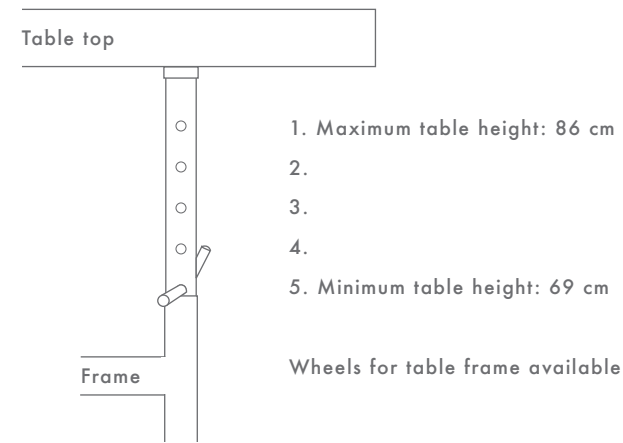

CHOOSE SIZE AND FRAME

- Choose the colour of your frame
- Choose your table top size and colour

You are all set.

EIERMANN1
DESK

EIERMANN2
DINING

EIERMANN3
DINING/MEETING

FILE UNDER POP Office
EIERMANN2 Dining table, white frame with white laminate table top · TOKIO Desk Lamp, grey

EIERMANN1
Desk

EIERMANN2
Dining

Sizes:

Sizes:

Adjustable frame - 5 different height:

Table top material and color:

Linoleum with Oak edges

Table top material and color: