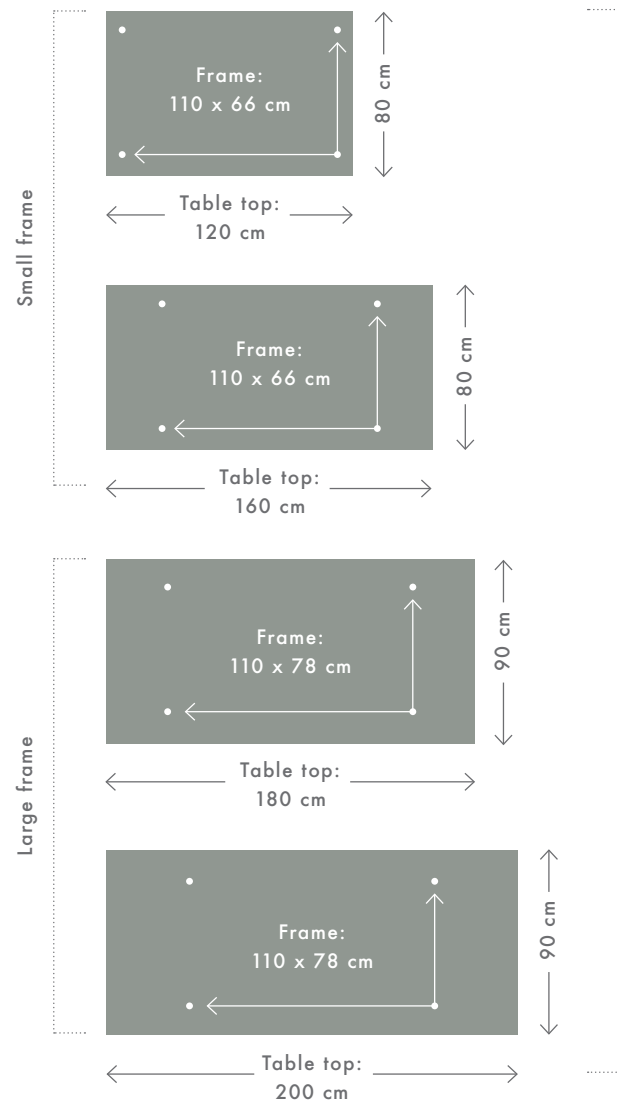

DO YOU NEED A DINING TABLE? OR DO YOU NEED A DESK?

They may look similar to you, but they are slightly different. The desk frame is designed for you to sit in the middle of the table and do your thing. The dining tables frames are made for several folks to sit all around. The visual difference is the position of the underneath cross bars. Check and you will see.

CHOOSE SIZE AND FRAME

- Choose the colour of your frame
- Choose your table top size and colour

You are all set.

EIERMANN1
DESK

EIERMANN2
DINING

EIERMANN3
DINING/MEETING

FILE UNDER POP Office
EIERMANN2 Dining table, white frame with white laminate table top · TOKIO Desk Lamp, grey

EIERMANN1
Desk

EIERMANN2
Dining

Sizes:

Sizes:

Adjustable frame - 5 different height:

Table top material and color:

Linoleum with Oak edges

Table top material and color:

Table tops 800 mm wide and 1200 to 1600 mm long = frame W580 x L290 mm

Table tops 900 mm wide and 1600 to 2400 mm long = frame W780 x L390 mm

Large table tops up to 4000 mm long = W780 x L780 mm

Circular table tops Ø1000 to 5000 mm with frame W780 x L390 mm